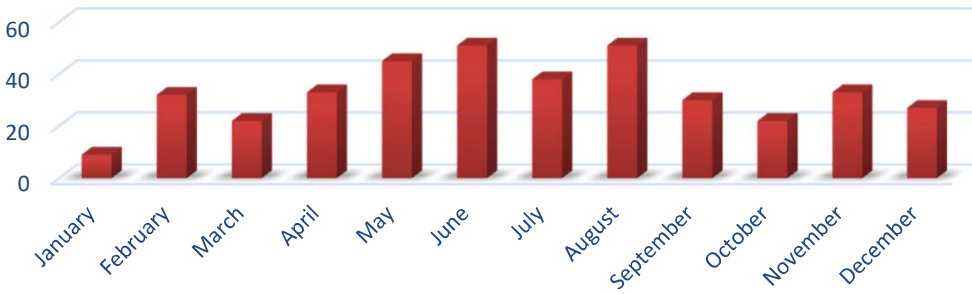

County of Tuolumne

Marriage Licenses Issued by County Clerk's Office

	2007	2008	2009	2010	2011	2012	2013	2014	2015	2016	2017	2018	2019	2020	2021	2022	2023	2024
January	17	9	9	17	12	17	10	15	22	19	15	18	16	16	5			
February	16	32	21	28	19	39	25	26	24	20	13	16	22	24				
March	39	22	47	30	31	25	47	63	40	48	54	37	23	35				
April	30	33	27	27	15	24	31	30	30	38	25	36	26	7				
May	53	45	38	33	49	31	24	39	44	41	50	37	45	34				
June	35	51	58	45	45	33	31	41	32	48	44	32	46	23				
July	26	38	40	28	38	29	39	46	36	21	31	34	34	28				
August	47	51	38	51	30	49	50	27	38	39	33	50	37	24				
September	29	30	40	58	45	39	44	31	18	37	31	40	40	31				
October	20	22	19	20	27	17	47	50	50	45	37	59	64	38				
November	34	33	22	12	17	21	16	21	19	20	30	15	33	12				
December	23	27	43	37	28	18	22	23	21	22	21	20	26	15				
TOTAL	369	393	402	386	356	342	386	412	374	398	384	394	412	287	5	0	0	0

2007

2008

2009

2010

2011

2012

2013

2014

2015

2016

2017

2018

2019

2020

2021