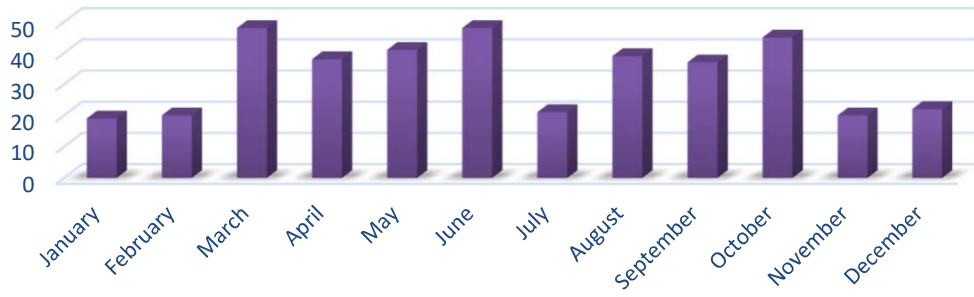

County of Tuolumne

Marriage Licenses Issued by County Clerk's Office

	2007	2008	2009	2010	2011	2012	2013	2014	2015	2016	2017	2018	2019	2020	2021	2022	2023	2024
January	17	9	9	17	12	17	10	15	22	19	15	18	16	16	5			
February	16	32	21	28	19	39	25	26	24	20	13	16	22	24				
March	39	22	47	30	31	25	47	63	40	48	54	37	23	35				
April	30	33	27	27	15	24	31	30	30	38	25	36	26	7				
May	53	45	38	33	49	31	24	39	44	41	50	37	45	34				
June	35	51	58	45	45	33	31	41	32	48	44	32	46	23				
July	26	38	40	28	38	29	39	46	36	21	31	34	34	28				
August	47	51	38	51	30	49	50	27	38	39	33	50	37	24				
September	29	30	40	58	45	39	44	31	18	37	31	40	40	31				
October	20	22	19	20	27	17	47	50	50	45	37	59	64	38				
November	34	33	22	12	17	21	16	21	19	20	30	15	33	12				
December	23	27	43	37	28	18	22	23	21	22	21	20	26	15				
TOTAL	369	393	402	386	356	342	386	412	374	398	384	394	412	287	5	0	0	0

2007

2008

2009

2010

2011

2012

2013

2014

2015

2016

2017

2018

2019

2020

2021