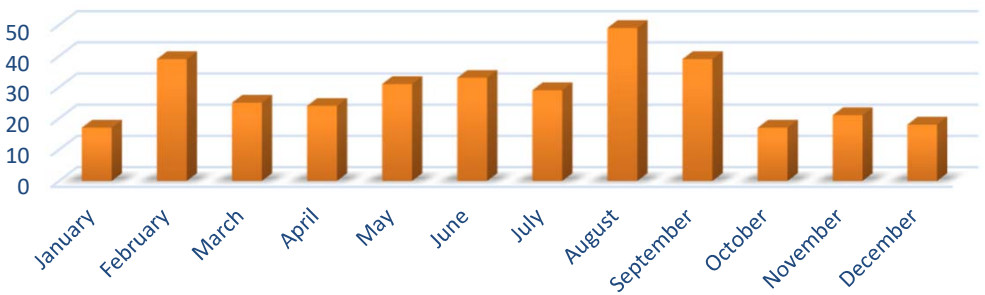

County of Tuolumne

Marriage Licenses Issued by County Clerk's Office

	2007	2008	2009	2010	2011	2012	2013	2014	2015	2016	2017	2018	2019	2020	2021	2022	2023	2024
January	17	9	9	17	12	17	10	15	22	19	15	18	16	16	5			
February	16	32	21	28	19	39	25	26	24	20	13	16	22	24				
March	39	22	47	30	31	25	47	63	40	48	54	37	23	35				
April	30	33	27	27	15	24	31	30	30	38	25	36	26	7				
May	53	45	38	33	49	31	24	39	44	41	50	37	45	34				
June	35	51	58	45	45	33	31	41	32	48	44	32	46	23				
July	26	38	40	28	38	29	39	46	36	21	31	34	34	28				
August	47	51	38	51	30	49	50	27	38	39	33	50	37	24				
September	29	30	40	58	45	39	44	31	18	37	31	40	40	31				
October	20	22	19	20	27	17	47	50	50	45	37	59	64	38				
November	34	33	22	12	17	21	16	21	19	20	30	15	33	12				
December	23	27	43	37	28	18	22	23	21	22	21	20	26	15				
TOTAL	369	393	402	386	356	342	386	412	374	398	384	394	412	287	5	0	0	0

2007

2008

2009

2010

2011

2012

2013

2014

2015

2016

2017

2018

2019

2020

2021