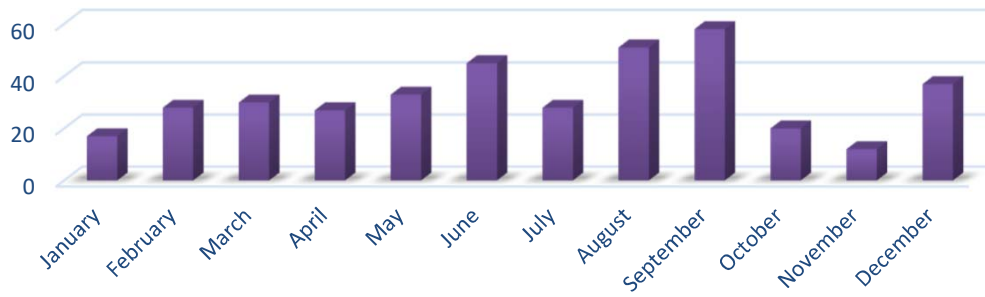

County of Tuolumne

Marriage Licenses Issued by County Clerk's Office

	2007	2008	2009	2010	2011	2012	2013	2014	2015	2016	2017	2018	2019	2020	2021	2022	2023	2024
January	17	9	9	17	12	17	10	15	22	19	15	18	16	16	5			
February	16	32	21	28	19	39	25	26	24	20	13	16	22	24				
March	39	22	47	30	31	25	47	63	40	48	54	37	23	35				
April	30	33	27	27	15	24	31	30	30	38	25	36	26	7				
May	53	45	38	33	49	31	24	39	44	41	50	37	45	34				
June	35	51	58	45	45	33	31	41	32	48	44	32	46	23				
July	26	38	40	28	38	29	39	46	36	21	31	34	34	28				
August	47	51	38	51	30	49	50	27	38	39	33	50	37	24				
September	29	30	40	58	45	39	44	31	18	37	31	40	40	31				
October	20	22	19	20	27	17	47	50	50	45	37	59	64	38				
November	34	33	22	12	17	21	16	21	19	20	30	15	33	12				
December	23	27	43	37	28	18	22	23	21	22	21	20	26	15				
TOTAL	369	393	402	386	356	342	386	412	374	398	384	394	412	287	5	0	0	0

2007

2008

2009

2010

2011

2012

2013

2014

2015

2016

2017

2018

2019

2020

2021